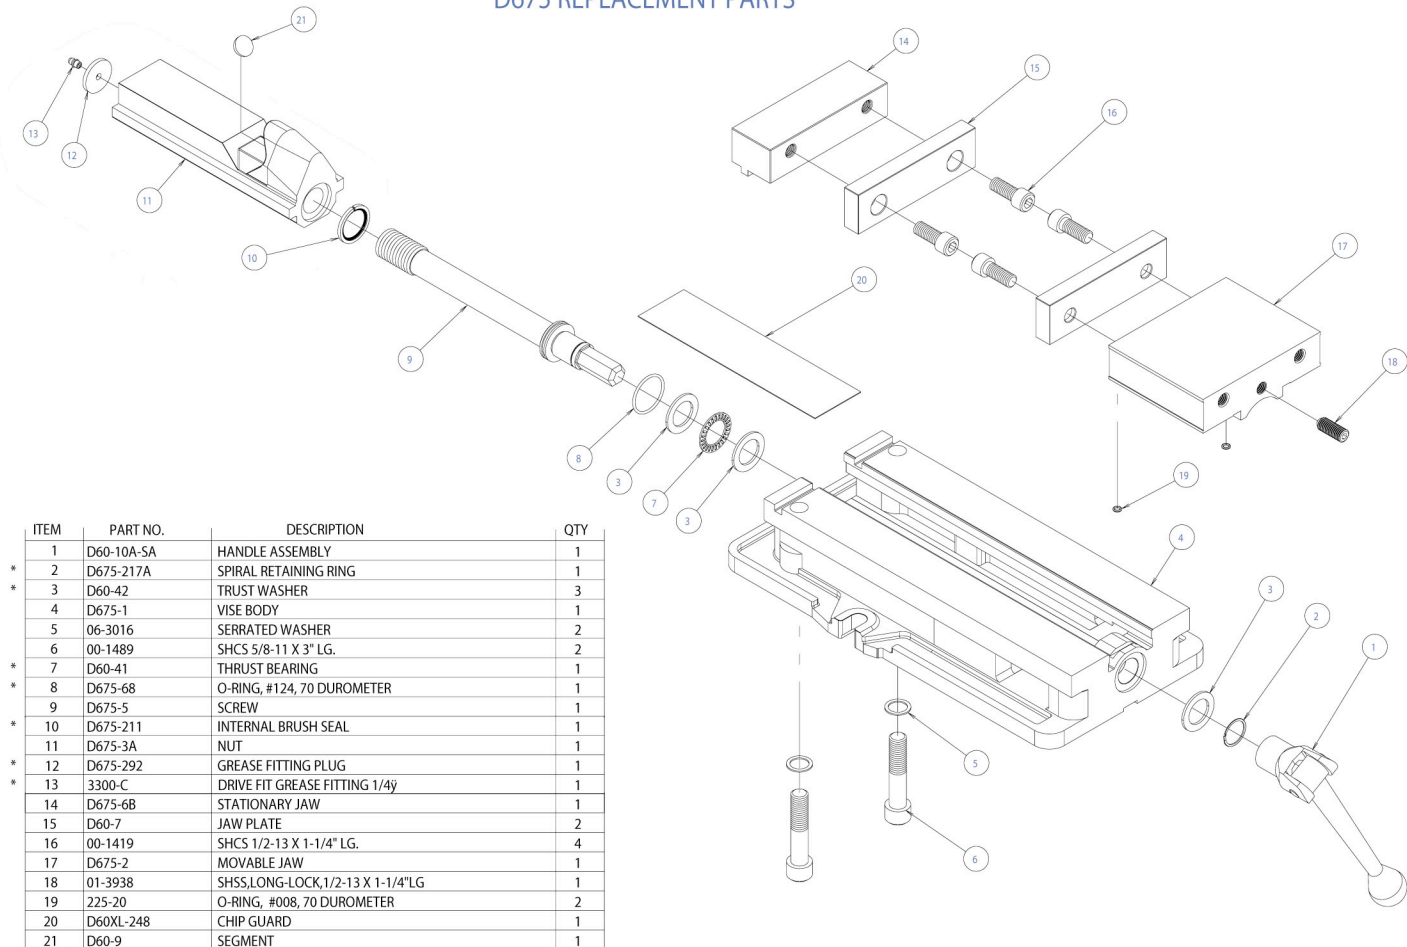

D675 REPLACEMENT PARTS

ITEM	PART NO.	DESCRIPTION	QTY
1	D60-10A-SA	HANDLE ASSEMBLY	1
2	D675-217A	SPIRAL RETAINING RING	1
3	D60-42	TRUST WASHER	3
4	D675-1	VISE BODY	1
5	06-3016	SERRATED WASHER	2
6	00-1489	SHCS 5/8-11 X 3" LG.	2
7	D60-41	THRUST BEARING	1
8	D675-68	O-RING, #124, 70 DUROMETER	1
9	D675-5	SCREW	1
10	D675-211	INTERNAL BRUSH SEAL	1
11	D675-3A	NUT	1
12	D675-292	GREASE FITTING PLUG	1
13	3300-C	DRIVE FIT GREASE FITTING 1/4y	1
14	D675-6B	STATIONARY JAW	1
15	D60-7	JAW PLATE	2
16	00-1419	SHCS 1/2-13 X 1-1/4" LG.	4
17	D675-2	MOVABLE JAW	1
18	01-3938	SHSS, LONG-LOCK, 1/2-13 X 1-1/4" LG	1
19	225-20	O-RING, #008, 70 DUROMETER	2
20	D60XL-248	CHIP GUARD	1
21	D60-9	SEGMENT	1

* ITEMS INCLUDED IN REPAIR KIT P/N D675-KIT