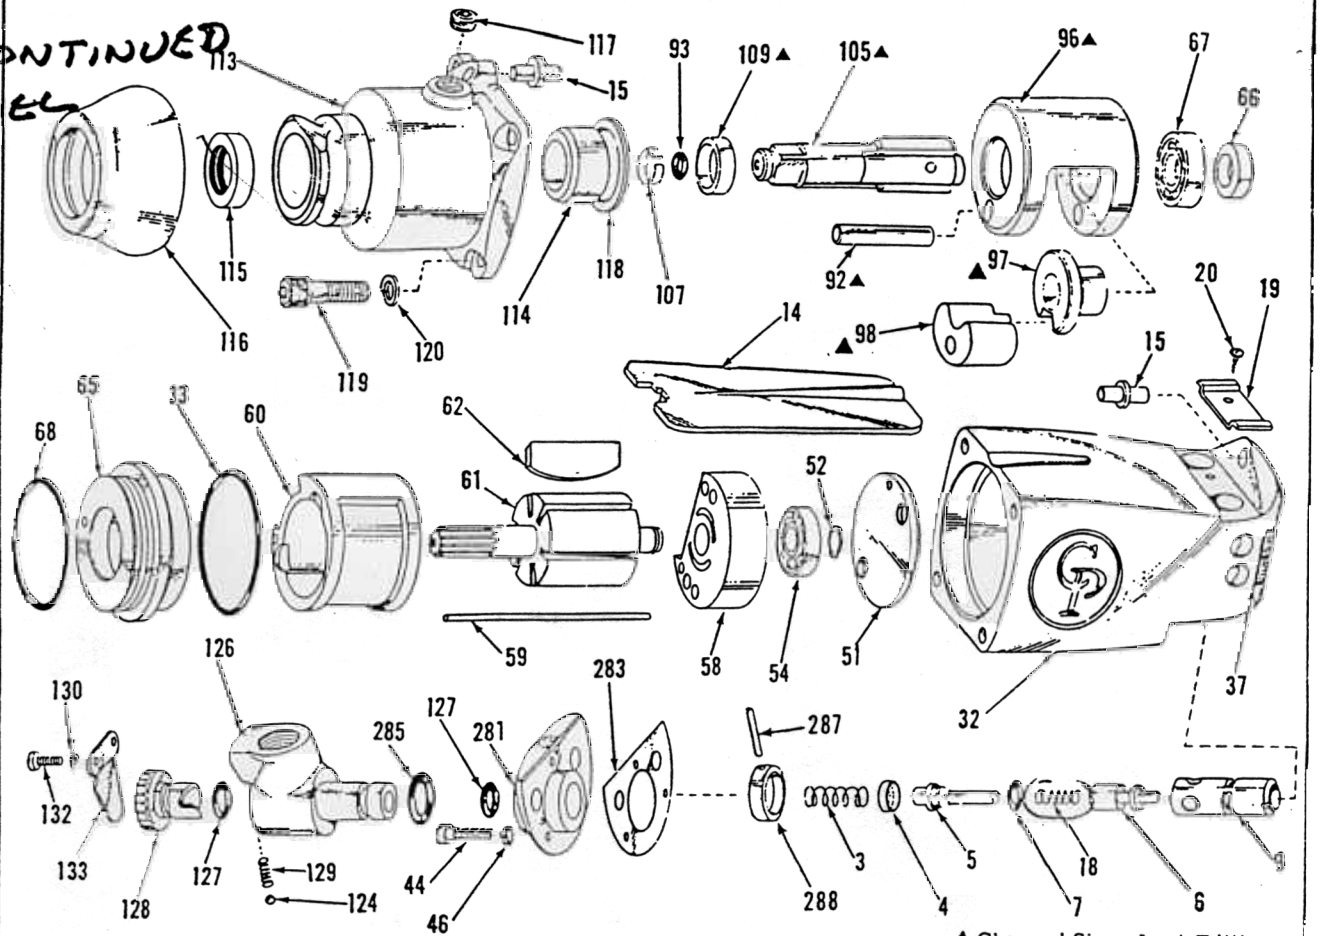

CP-720 AIR-WRENCH

3/8" SQ. DRIVE   MODELS "C" & "D"

DISCONTINUED MODEL

▲ Changed Since Last Edition

Index No.	CP Part No.	Description	No. Req'd
3	S-018467	Spring-Valve	2
4	CA-094885	"O" Ring Retainer	2
5	KF-128830	Valve-Throttle	2
6	KF-128832	Plunger-Valve	2
7	P-089268	"O" Ring	1
9	KF-129212	Bushing-Throttle Valve	2
14	KF-128827	Lever-Throttle	1
15	KF-128828	Pin-Throttle Lever	2
18	S-012183	Spring-Plunger	2
19	CA-092084	Plate-Retainer	1
20	P-081333	Screw-Self Tapping	1
32	KF-128838	Motor Housing (Incl: Index No. 9)	1
33	C-084715	"O" Ring	1
37	KF-128837	Plate-Name	1
44	CA-092098	Screw-Allen	3
46	S-025071	Lockwasher	3
51	KF-128833	Plate-Motor Seal	1
52	S-082845	Ring-Truarc Retaining	1
54	S-065412	Bearing-Ball	1
58	KF-124222	Plate-Rear End	1
59	CA-094316	Dowel-Liner	1
60	KF-124224	Liner	1
61	KF-124225	Rotor	1
62	CA-094246	Blade Set (Consists of Six KF-124226Blades)	1
65	KF-124227	Plate-Front End	1
66	C-042233	Seal-Oil	1
67	C-075878	Bearing-Ball	1
68	C-042234	"O" Ring	1

Index No.	CP Part No.	Description	No. Req'd
92▲	KF-136449	Pin-Clutch Dog	1
93	CA-119716	"O" Ring	1
96▲	KF-136450	Cage-Clutch Dog	1
97▲	KF-136129	Cam-Clutch Dog	1
98▲	KF-136131	Dog-Clutch	1
105▲	KF-136451	Shank-Anvil (3/8" Sq. Drive) (Incl: Index No's. 93 & 107)	1
107	CA-092093	Retainer-Socket	1
109▲	KF-136452	Bushing-Dog Cage	1
113	KF-127228	Housing-Clutch (Incl: 114,115)	1
114	KF-129209	Bushing-Clutch Housing	1
115	C-043739	Seal-Oil	1
116	KF-124242	Shield-Housing	1
117	C-102507	Plug-Oiler	1
118	KF-129210	Washer-Thrust	1
119	C-078984	Screw-Allen Cap	4
120	C-010510	Lockwasher	4
124	S-000821	Ball-Steel	1
126	KF-124248	Body-Regulator	1
127	P-083071	"O" Ring	2
128	KF-124250	Valve-Regulator	1
129	KF-124251	Spring-Regulator	1
130	G-115473	Lockwasher	2
132	CA-046428	Screw-Self Tapping	2
133	KF-124254	Cap-Regulator Valve	1
281	KF-128824	Cover-Swivel	1
283	KF-128829	Gasket-Swivel Cover	1
285	A-043001	"O" Ring	1
287	CA-096840	Pin-Spirol	1
288	KF-124259	Collar-Swivel	1

All Threads Are Right Hand Unless Otherwise Specified.