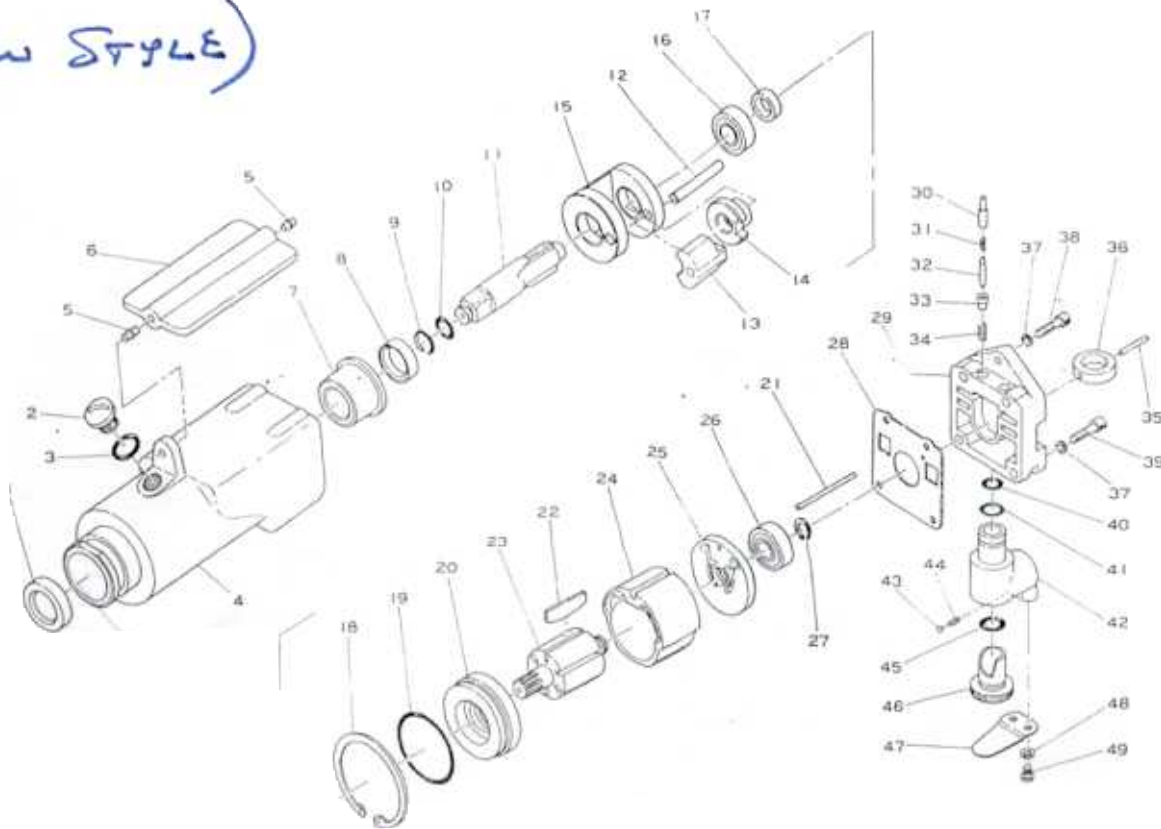

(New Style)

Index No.	CP Part No.	Description	No. Req'd.	Index No.	CP Part No.	Description	No. Req'd.
1	<u>C043739</u>	Oil Seal	1	27	S082845	Retaining Ring (JS-6)	1
2	CA145954	Plug	1	28	<u>CA145967</u>	Motor Gasket	1
3	<u>C100129</u>	O-Ring (P-5)	1	29	CA145968	Cover-Motor Housing	1
4	CA145955	Motor Housing	1	30	CA145969	Plunger	2
5	KF128828	Throttle Lever Pin	2	31	CA145970	Spring-Plunger	2
6	CA145956	Throttle Lever	1	32	CA145971	Valve Pin	2
7	CA145957	Anvil Bushing	1	33	CA145972	Valve	2
8	KF136452	Collar	1	34	CA145973	Spring-Throttle Valve	2
9	<u>CA092093</u>	Socket Retainer	1	35	KF125258	Roll Pin (2-16 mm)-	1
10	<u>CA119716</u>	O-Ring	1	36	CA145974	Collar	1
11	<u>KF136451</u>	3/8 in. Sq. Anvil	1	37	S000268	Washer (HSW-40)	4
12	<u>CA145958</u>	Pin-Clutch Dog	1	38	CA145975	Cap Screw (Z-832-160)	2
13	<u>CA145959</u>	Dog-Clutch	1	39	CA145976	Cap Screw (Z-832-250)	2
14	<u>CA145960</u>	Cam-Clutch Dog	1	40	<u>CA145977</u>	O-Ring	1
15	CA145961	Cage-Clutch Dog	1	41	<u>CA145978</u>	O-Ring	1
16	<u>CO75878</u>	Ball Bearing (EE-3)	1	42	CA145979	Inlet Bushing	1
17	<u>CO42233</u>	Oil Seal	1	43	S000821	Steel Ball (SB-1/8)	1
18	CA145962	Retaining Ring (JO-40)	1	44	KF124251	Spring	1
19	<u>CO42234</u>	O-Ring	1	45	<u>P083071</u>	O-Ring (P-8)	1
20	CA145963	Front Plate	1	46	CA145980	Air Regulator	1
21	CA145964	Motor Pin	1	47	KF124254	Retainer Plate	1
22	<u>CA094246</u>	Set-Rotor Blade	1	48	G115473	Lock Washer (AT-40)	2
23	CA145965	Rotor	1	49	CA046428	Screw (JBM40-60)	2
24	CA146825	Cylinder	1	50	CA145874	Plate-Name	1
25	CA145966	Rear Plate	1	51	CA145953	Housing Cover (Not Shown)	1
26	<u>S025101</u>	Ball Bearing (626)	1	52	CA144007	Label-Warning (Not Shown)	1

CA146000 Tune Up Kit
(Includes: Index Nos. 1, 3, 9,
10, 17, 19, 22, 28, 40, 41, & 45)